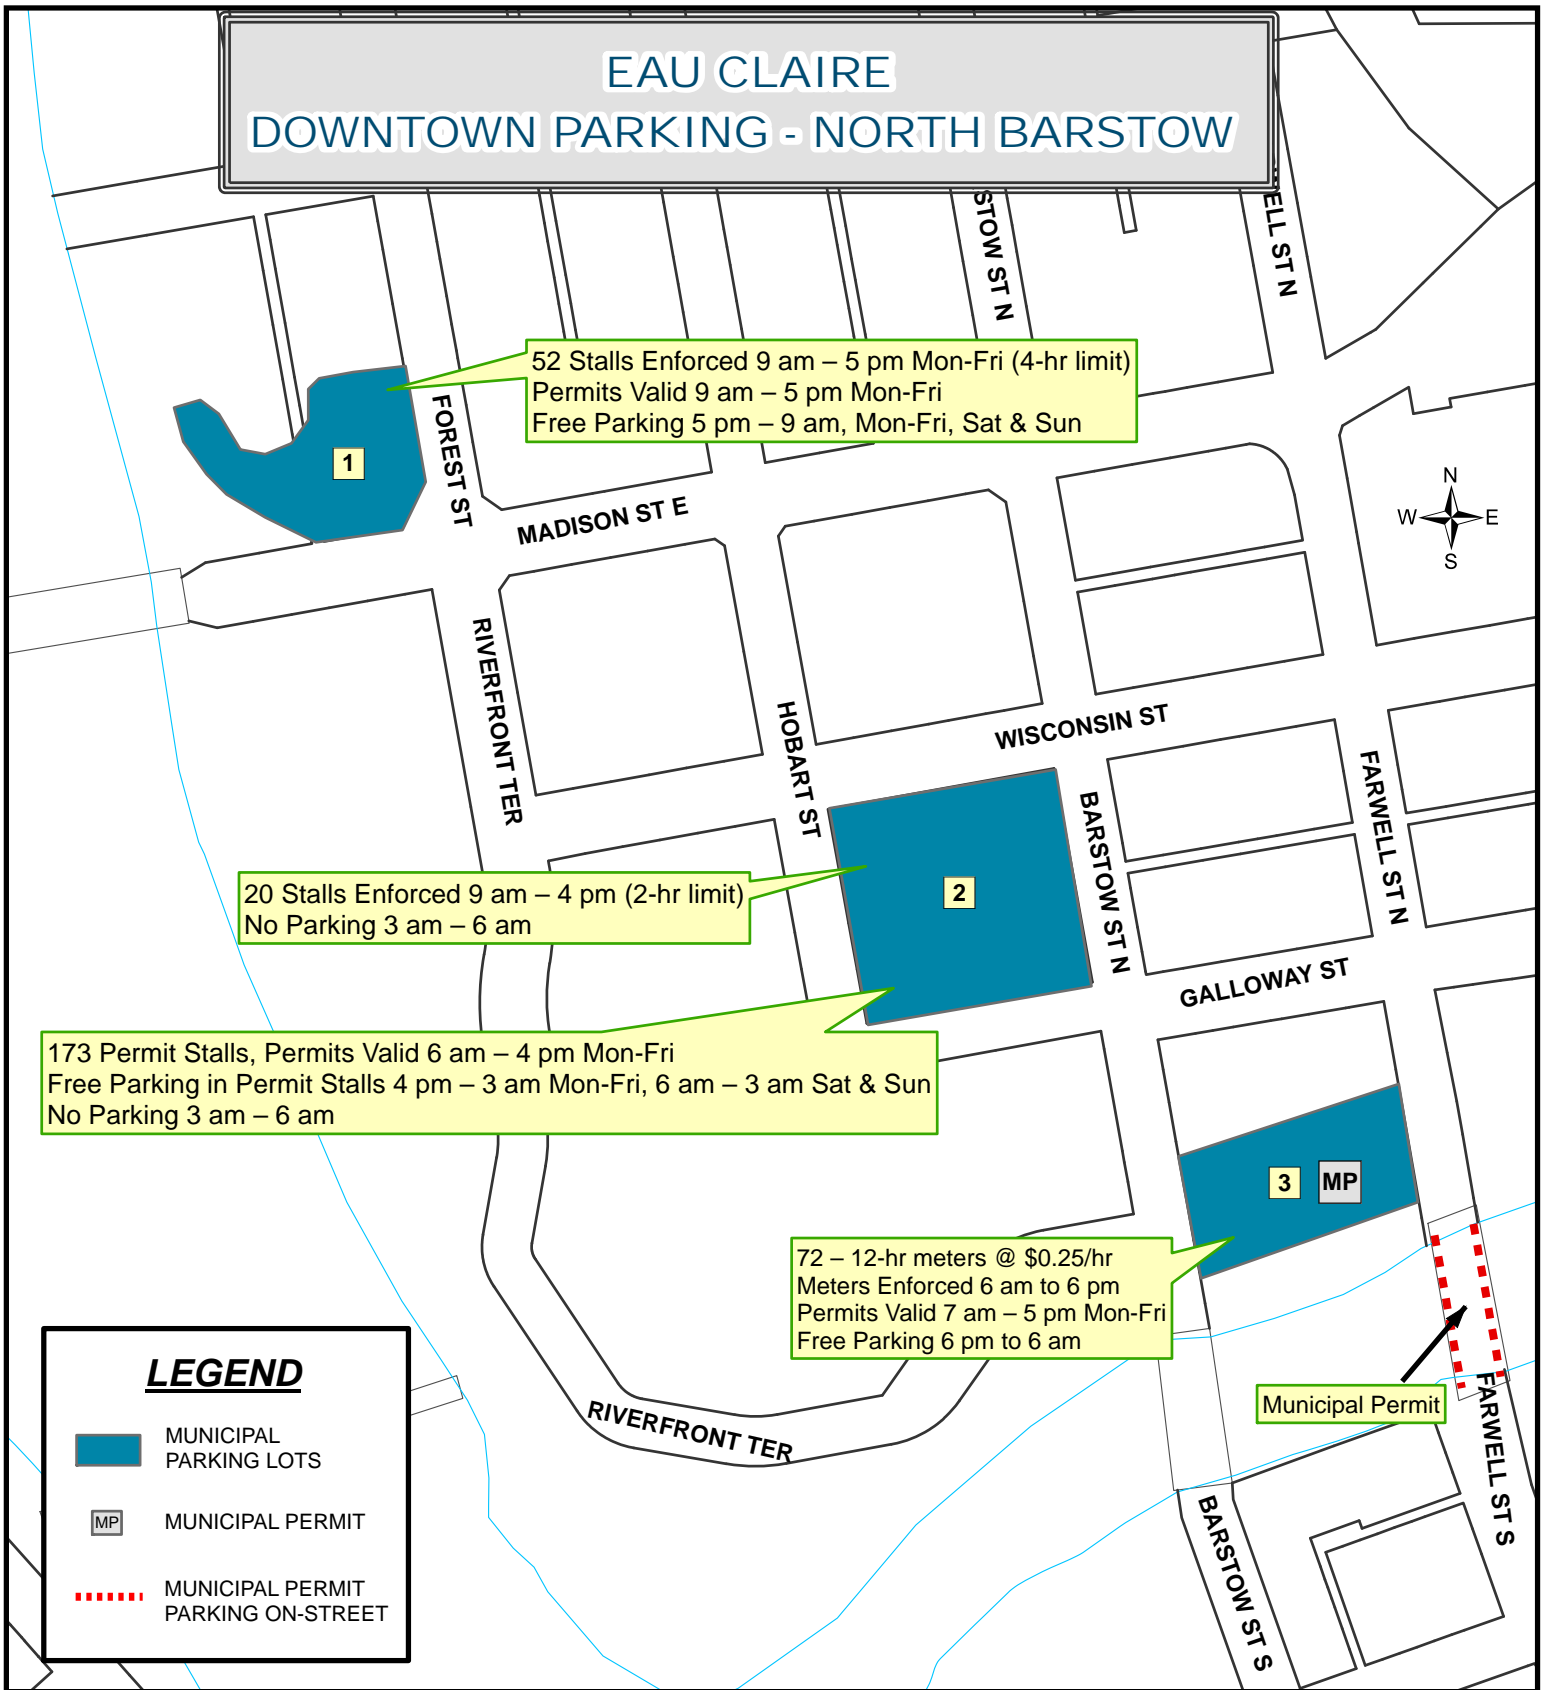

EAU CLAIRE DOWNTOWN PARKING - NORTH BARSTOW

PARKING LOT LOCATIONS

1. Forest Street Lot
2. Redevelopment Authority Lot
3. Railroad Street Lot

MUNICIPAL PERMIT

- A. Dewey Street Bridge

EAU CLAIRE DOWNTOWN PARKING - SOUTH BARSTOW

PARKING LOT LOCATIONS

- | | |
|---------------------------------------|---|
| 1. Library Lot | 6. Farwell Street Lot |
| 2. Riverview Parking Lot | 7. Transfer Center Lot |
| 3. City Hall | 8. Schlegelmilch-McDaniel Lot |
| 4. Farwell/Gibson Street Parking Ramp | 9. Riverside Parking Deck (Upper and Lower) |
| 5. Barstow Street Lot | 10. Seaver Street Lot |

MUNICIPAL PERMIT

A. Dewey Street Bridge