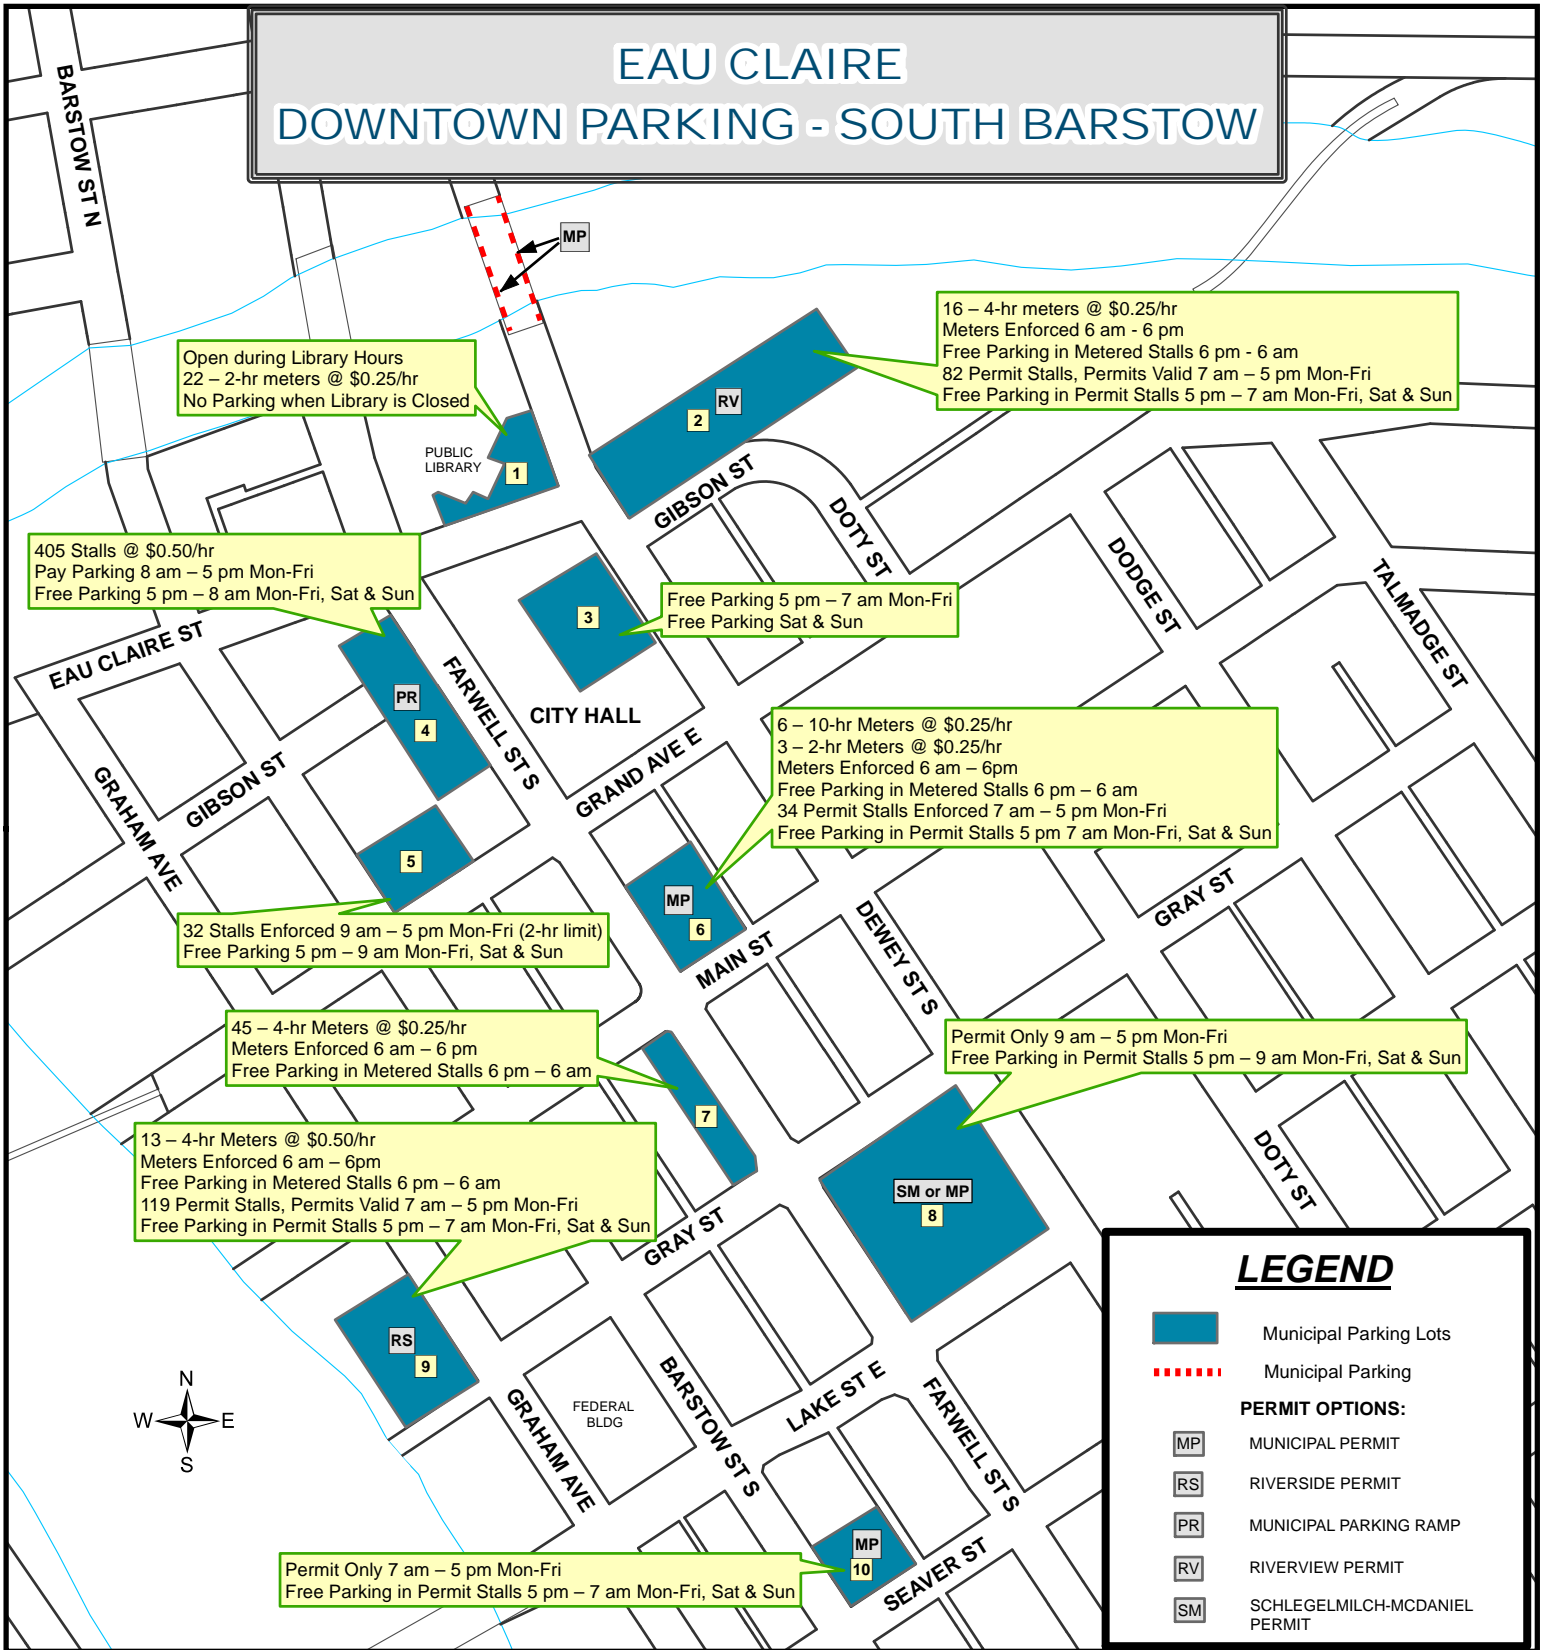

EAU CLAIRE DOWNTOWN PARKING - NORTH BARSTOW

PARKING LOT LOCATIONS

1. Forest Street Lot
2. Redevelopment Authority Lot
3. Railroad Street Lot

MUNICIPAL PERMIT

- A. Dewey Street Bridge

EAU CLAIRE DOWNTOWN PARKING - SOUTH BARSTOW

PARKING LOT LOCATIONS

- | | |
|---------------------------------------|---|
| 1. Library Lot | 6. Farwell Street Lot |
| 2. Riverview Parking Lot | 7. Transfer Center Lot |
| 3. City Hall | 8. Schlegelmilch-McDaniel Lot |
| 4. Farwell/Gibson Street Parking Ramp | 9. Riverside Parking Deck (Upper and Lower) |
| 5. Barstow Street Lot | 10. Seaver Street Lot |

MUNICIPAL PERMIT

A. Dewey Street Bridge